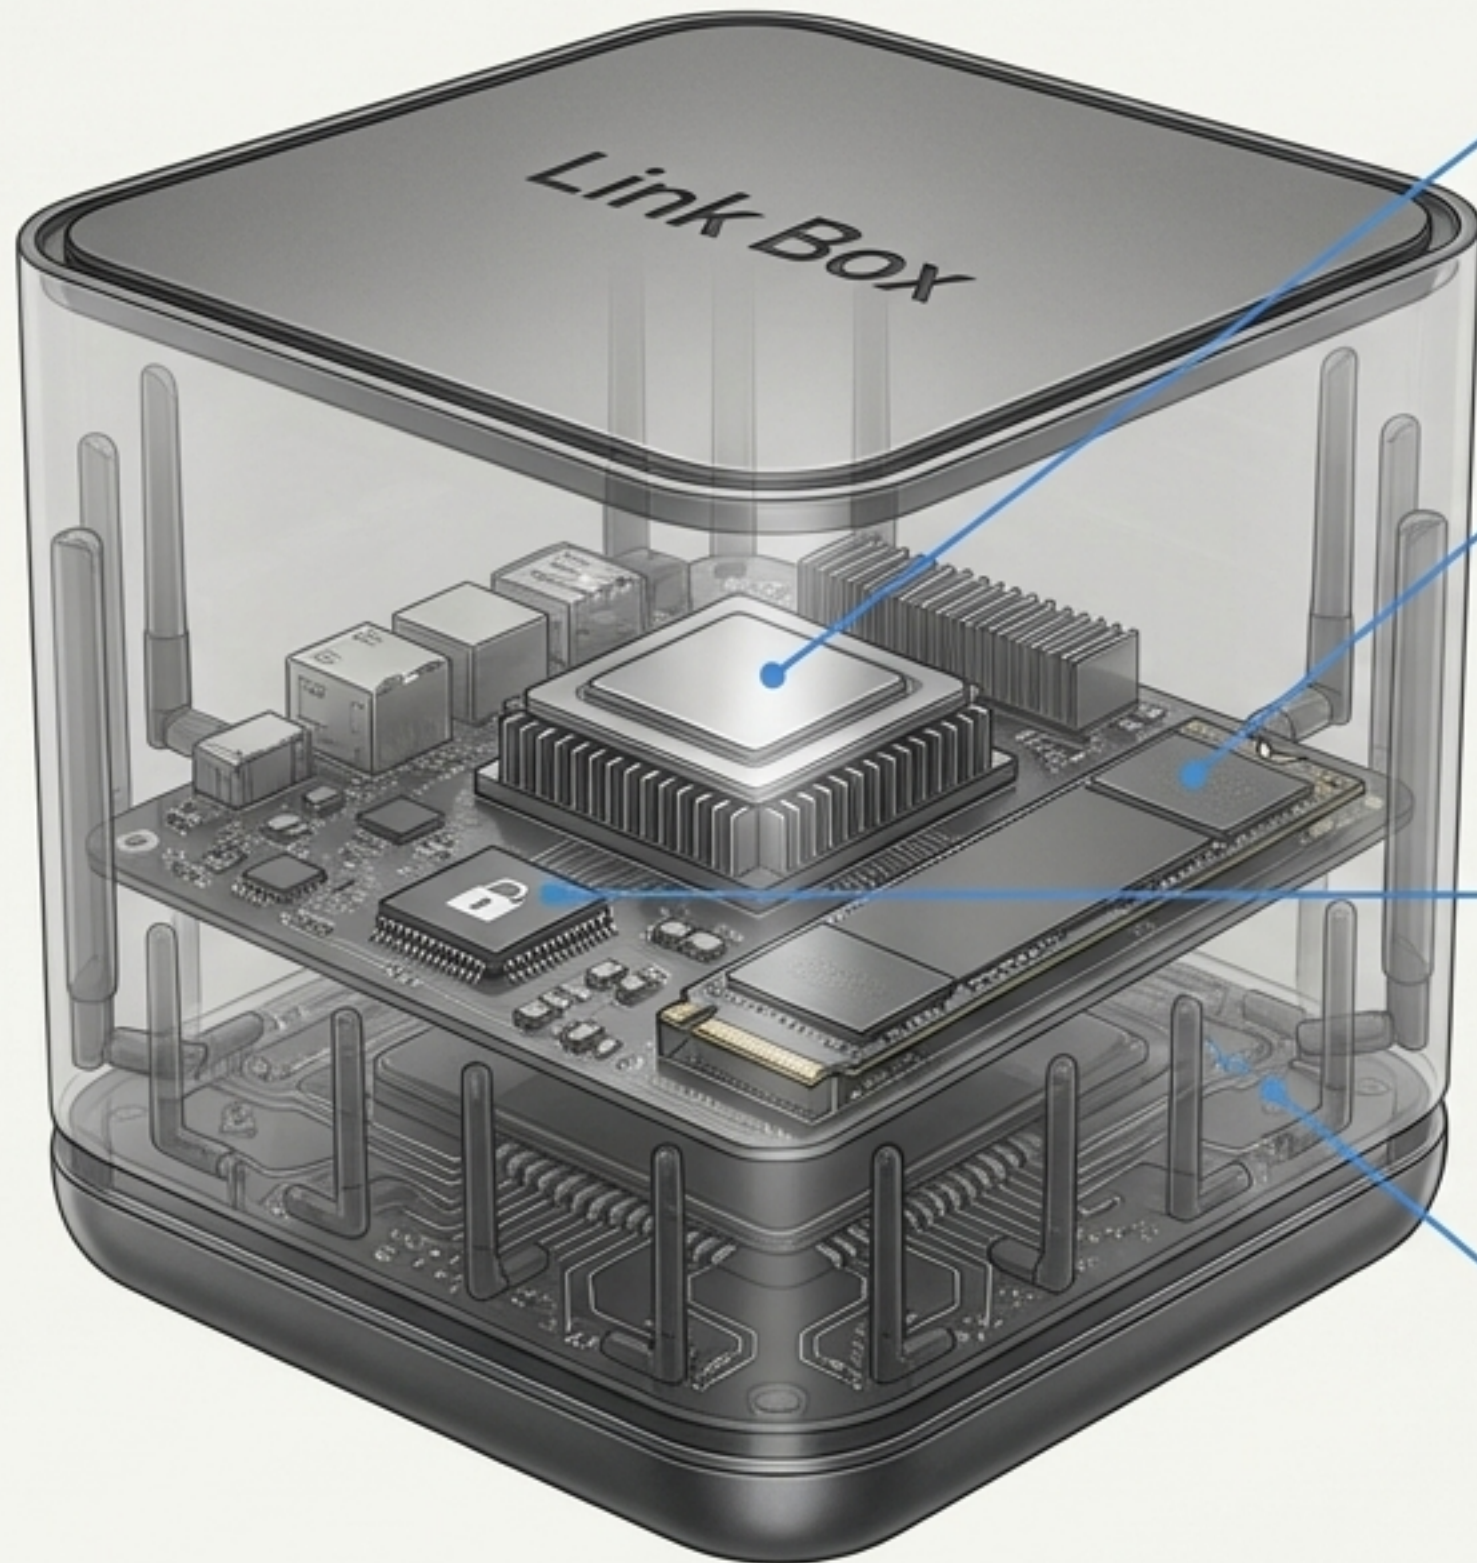

Open Integration

Connect with 50+ third-party services while maintaining privacy.

The Link Box Ecosystem. Always in Sync, Everywhere You Are.

A consistent, native feel on every device you own.

Full offline mode ensures access even without an internet connection.

Powerful, on-device AI processing means your data stays with you.

The Brains Behind the Operation: The Link Box Hub.

- **Dedicated AI Power:**

40 TOPS Neural Processing Unit for on-device analysis.

- **Encrypted Local Storage:**

1TB NVMe SSD with hardware AES-256 encryption.

- **Ironclad Security:**

Secure Boot with a verified chain of trust.

- **The Center of Your Home:**

Complete Smart Home control with Matter, Thread, and Zigbee 3.0.