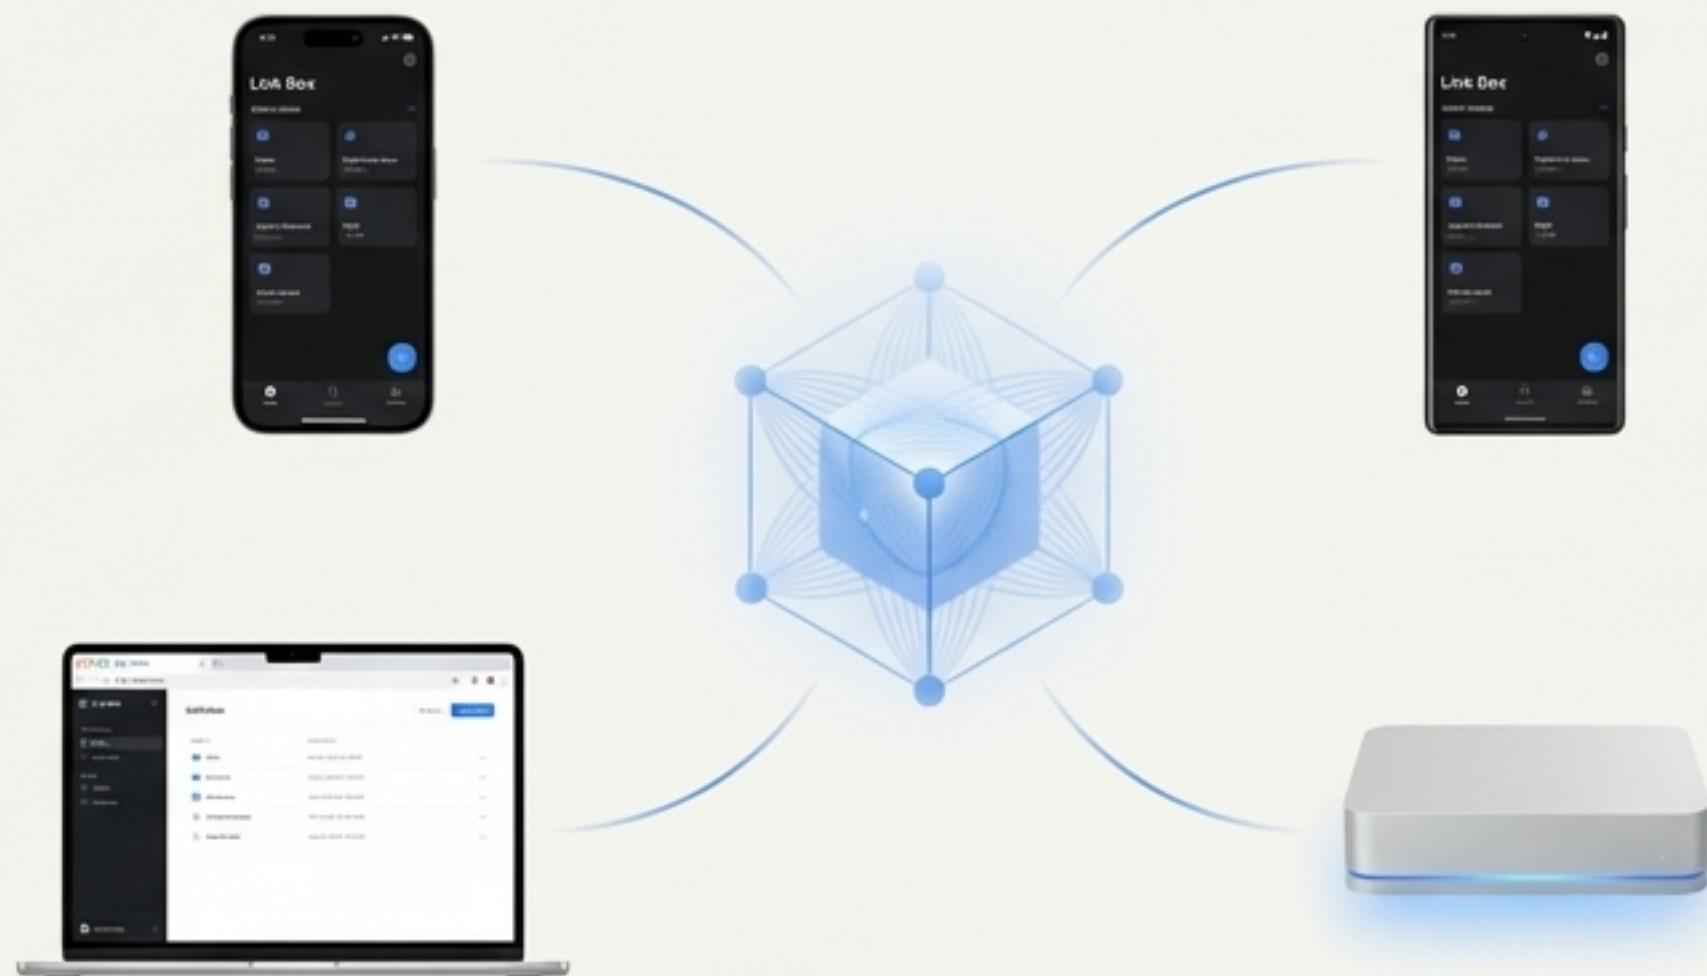

Link Box AI: Your Digital Life. Unified & Private.

The comprehensive personal AI platform that puts you in control of your data.

Your life is everywhere. Your data shouldn't be.

The Problem

Fragmented
Apps

Siloed Data

Compromised
Privacy

Our Philosophy

Privacy First

All AI processing happens on your device. Your data never leaves your control.

Unified Experience

One seamless interface for your entire digital world, with identical features across all platforms.

Open Integration

Connect with 50+ third-party services while maintaining privacy.

The Link Box Ecosystem. Always in Sync, Everywhere You Are.

A consistent, native feel on every device you own.

Full offline mode ensures access even without an internet connection.

Powerful, on-device AI processing means your data stays with you.

The Brains Behind the Operation: The Link Box Hub.

- **Dedicated AI Power:**

40 TOPS Neural Processing Unit for on-device analysis.

- **Encrypted Local Storage:**