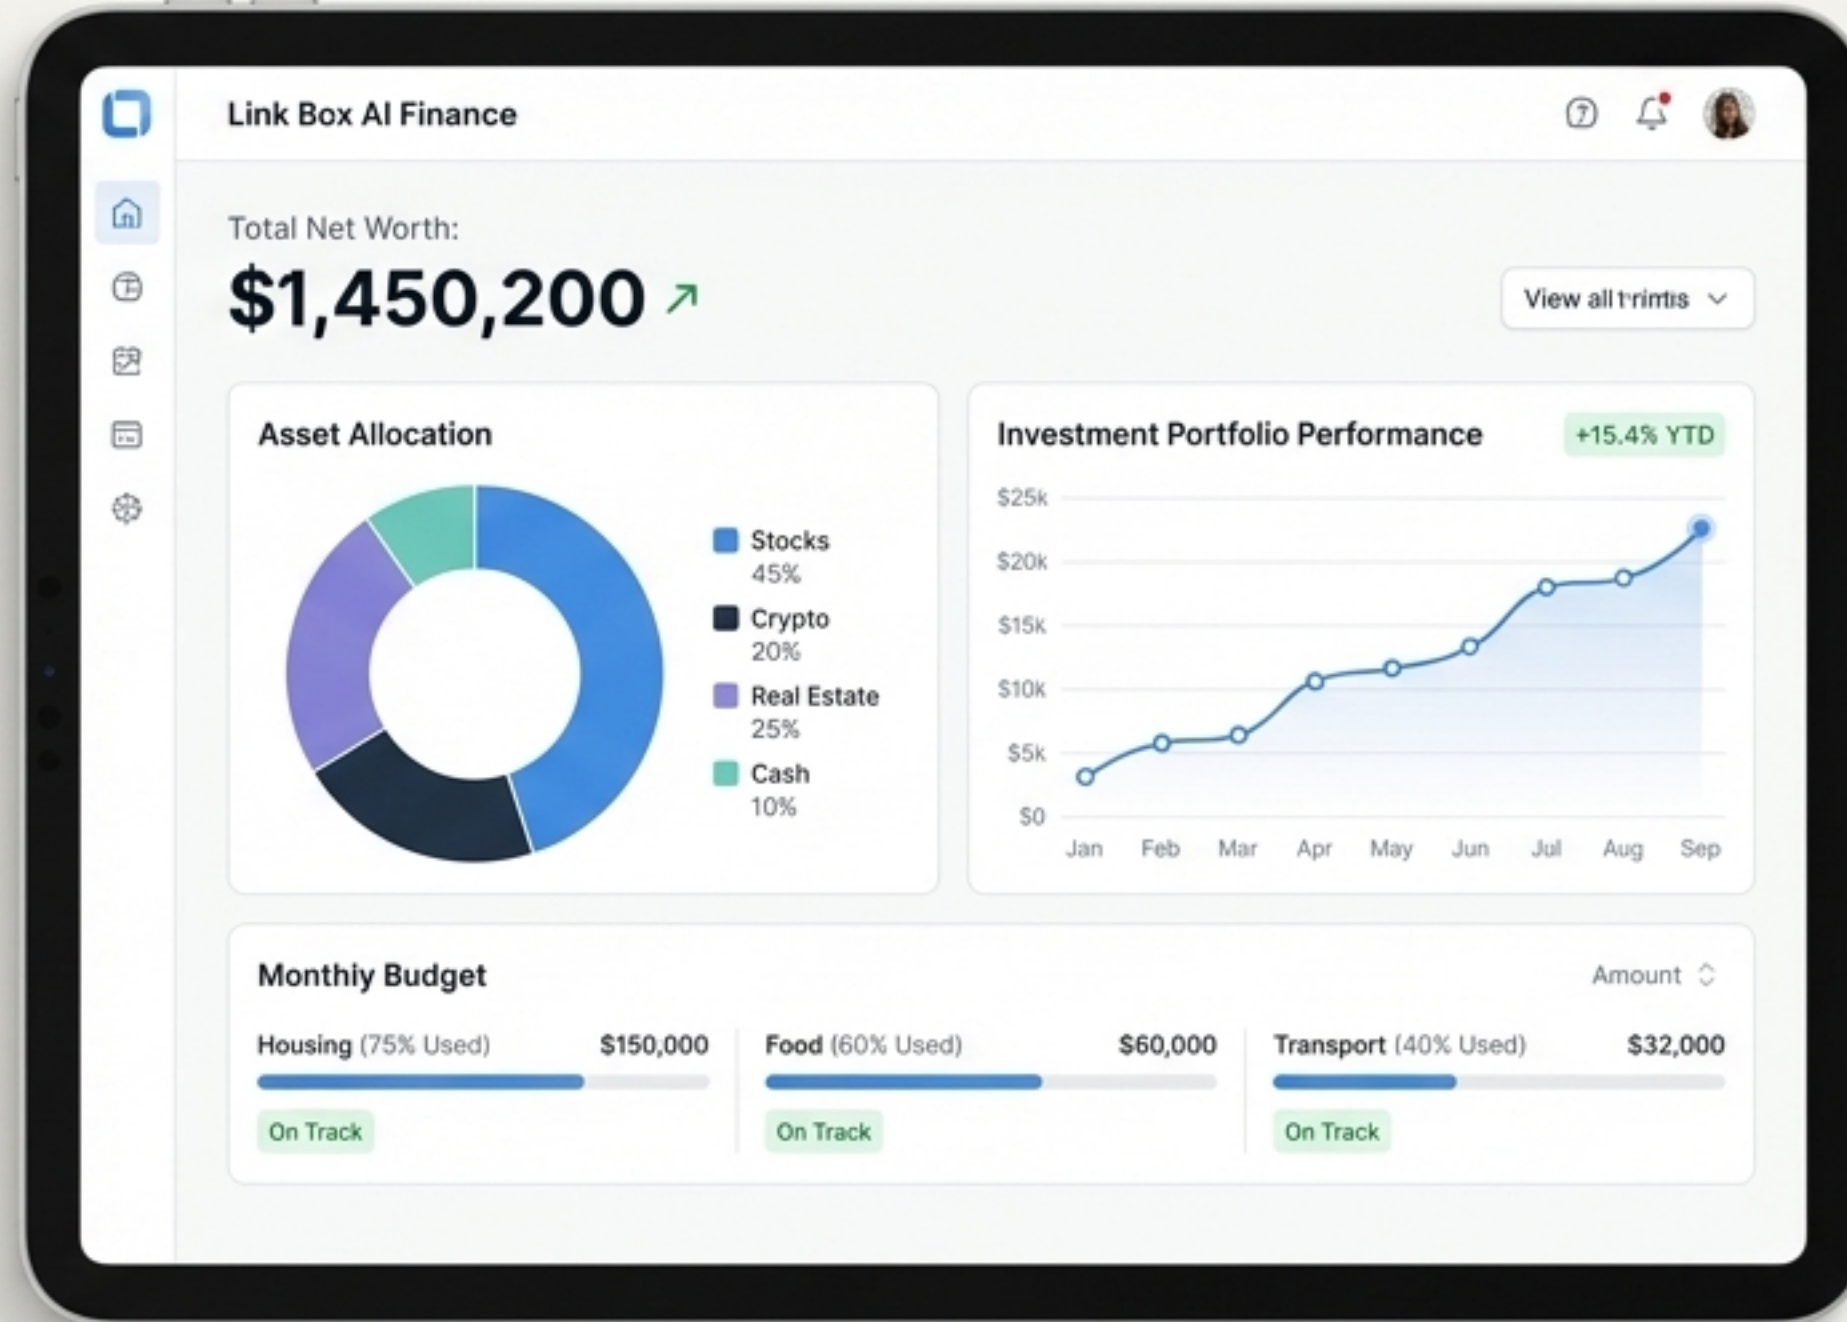

Command Your Financial Future in One Secure Place

Secure Account Sync

Connect to over 12,000 institutions with read-only, bank-level 256-bit encryption.

Intelligent Budgeting

AI-powered transaction categorization learns your spending habits and provides proactive recommendations.

Unified Portfolio Tracking

Monitor all your investments in real-time, from stocks and ETFs to crypto holdings.