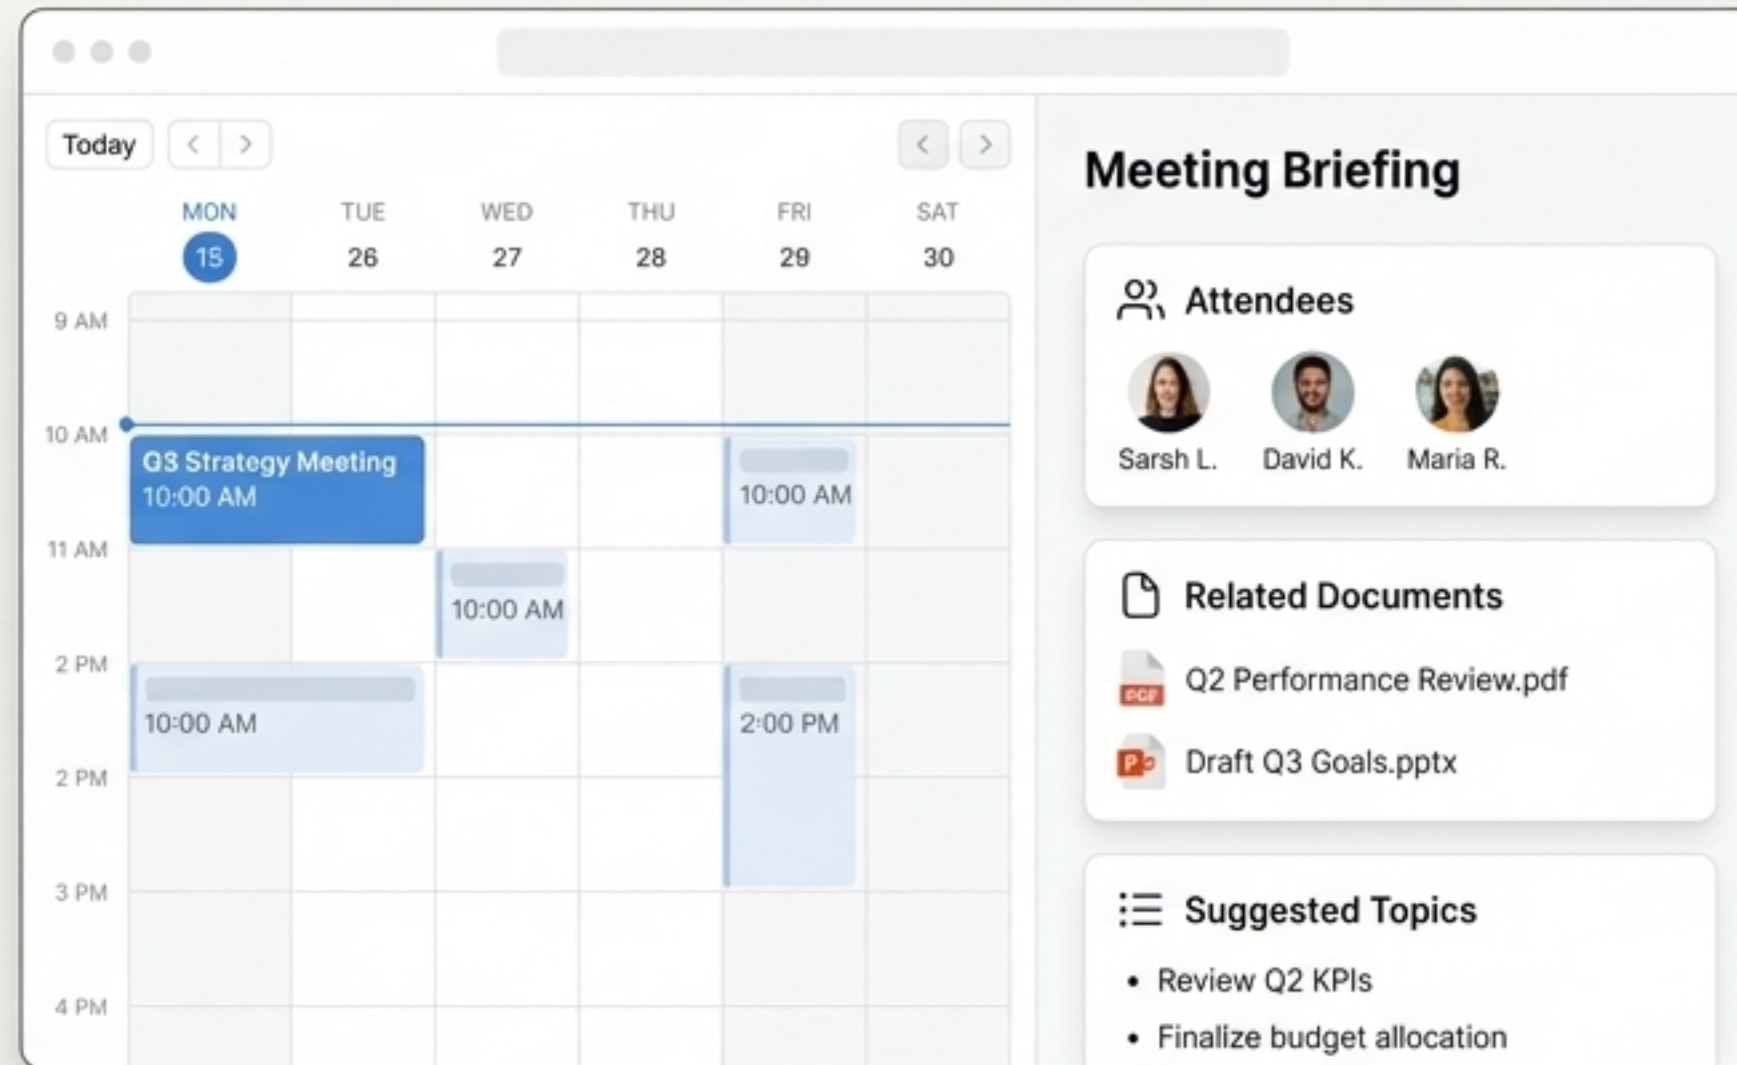

Reclaim Your Focus. Never Miss a Beat.

Automatic Meeting Prep

Before each meeting, receive a briefing with attendee profiles, related documents, and suggested agenda topics.

AI-Powered Focus Time

Intelligently analyzes your calendar to find and schedule deep work blocks, automatically silencing distractions.

Smart Deadline Tracking

AI detects deadlines from your emails and events, automatically adding them to a dashboard to keep you on track.