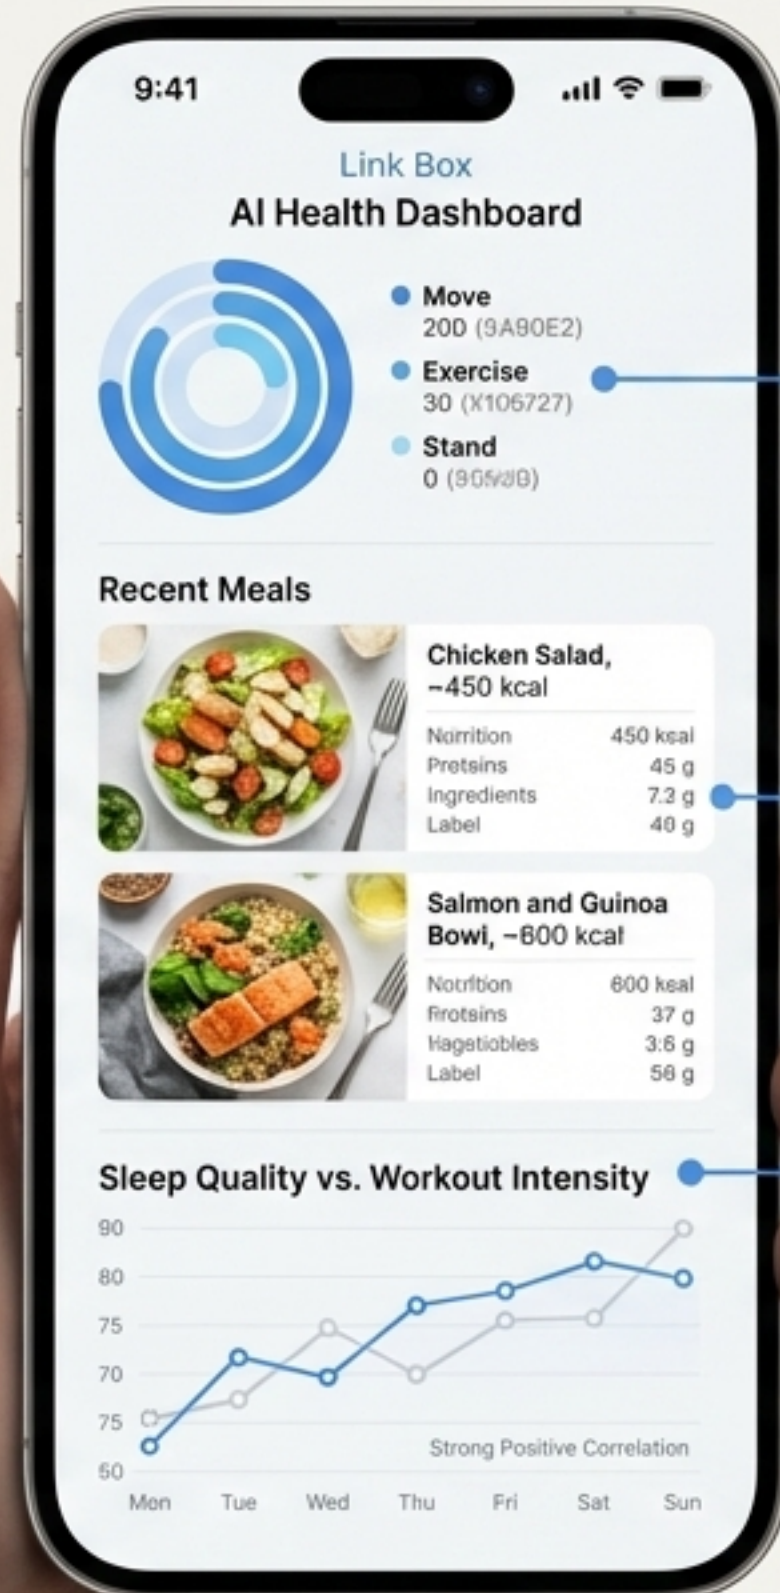

Powerful, on-device AI processing means your data stays with you.

The Brains Behind the Operation: The Link Box Hub.

- **Dedicated AI Power:**

40 TOPS Neural Processing Unit for on-device analysis.

- **Encrypted Local Storage:**

Build Your Second Brain

Universal Import

Capture content from 50+ services like Notion, YouTube, and Twitter with a single click.

Semantic Search

Ask natural questions and get meaningful answers. Example: “What did I learn about nutrition last month?”

Multi-Document Synthesis

Automatically generate summaries, comparisons, and key takeaways from multiple sources at once.

From Meals to Mindfulness, Quantified and Understood

AI Meal Logging

Snap a photo of your meal and let the AI analyze ingredients and estimate nutrition.